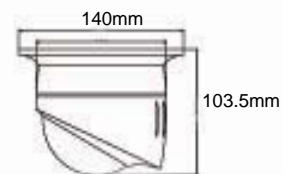

Dome Camera

LE-602BT

Feature

- Attractive out look
- 1/3" SONY High Resolution CCD
- Horizontal Resolution :480TV Lines
- Min Illumination : 0.3LUX
- Others function : AGC / BLC / AES / AWB
- Use to install & operate
- Suitable for all indoor conditions
- C/CS Mount

Specifications

Model	LE-602B	LE-602BT
Signal System	PAL	
Image Sensor	1/3"SONY CCD	
Horizontal Resolution	420TV Lines	480TV Lines
Min Illumination	0.5LUX	0.3LUX
S/N Ratio	>48dB	
Electronic Shutter	1/50-1/110000秒	
Lens Mount	C/CS Mount	
AGC	Yes	
White Balance	Auto	
Synchronization System	Internal	
Back Light Compensation	ON/OFF	
Video Output	1.0Vp-p 75 ΩBNC	
Power supply	12VDC±10%	
Operation Temperature	- 10℃ ~ +50℃	
Size	140(L) X 103.5(H)MM	
Net Weight	About 320g	

Dimension

Top View

Side View

Front View